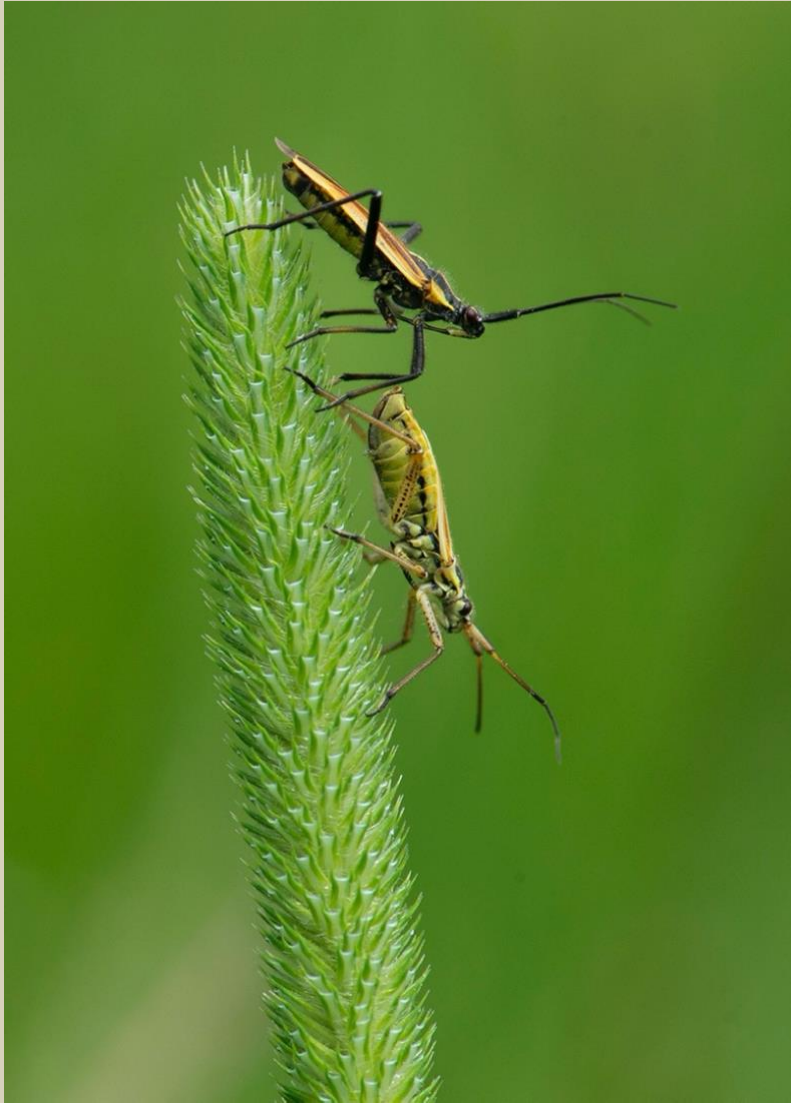

The Scrubs' and Little Wormwood Scrubs in West London are home to a wealth of flora and fauna. Both spaces have wild areas of woodland, scrub and meadow grassland.

VC21 - MIDDLESEX

Copyright © 2021 Gerald 'Jed' Corbett

Meadow plant bug (*Leptopterna dolabrata*)

June

Oak Sawfly larva on Oak.

May

Small Ermine Moth larvae on Spindle .

May

VC21 - MIDDLESEX

Copyright © 2021 Gerald 'Jed' Corbett

Vestal Cuckoo Bumblebee (*Bombus vestalis*)

June

VC21 - MIDDLESEX

Copyright © 2021 Gerald 'Jed' Corbett

Bumble bee.

June

Small Heath (*Coenonympha pamphilus*) underwing.

June

VC21 - MIDDLESEX

Copyright © 2021 Gerald 'Jed' Corbett

Large Skipper (*Ochlodes sylvanus*) male .

June

VC21 - MIDDLESEX

Copyright © 2021 Gerald 'Jed' Corbett

Large Skipper (*Ochlodes sylvanus*)

June